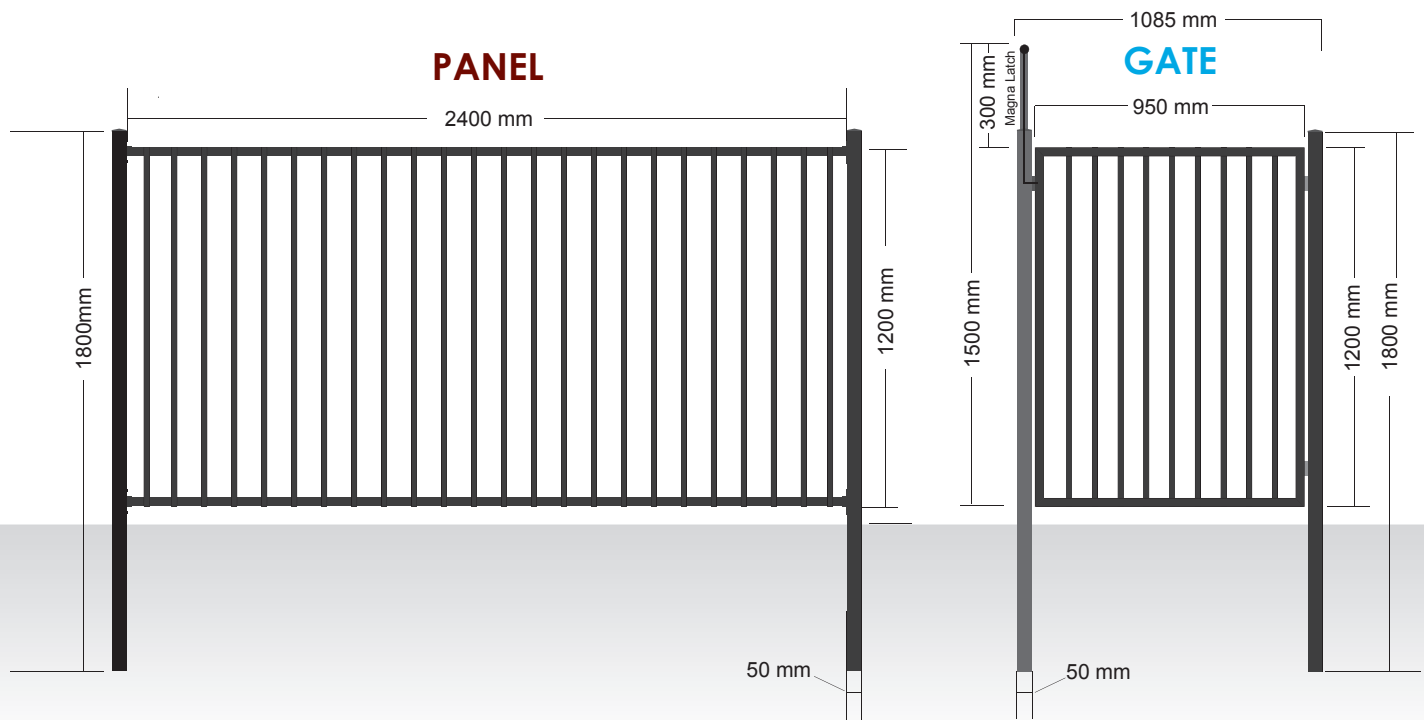

## AVAILABLE COLOURS:

BLACK

CREAM

SLATE GREY

CAULFIELD GREEN

MOUNTAIN BLUE

Panel

Width	Height	Rail	Uprights
2400mm	1200mm or 1500mm	30 x 30	16mm Round

Gate

Width	Height	Rail	Uprights
950mm	1200mm	30 x 30	16mm Round